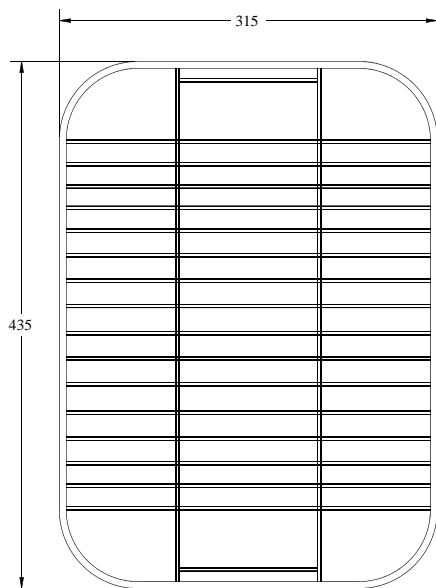

General:

Ideal for rinsing food or drying dishes. All rinsing basket Are Custom Designed to fit Anupam Sinks And are formed from Stainless steel with a bright polished finish ,

BASKET DIMENSIONS.

MODEL Code	Overall Size		
	L	W	D
AWB-1003S	315	435	170
	12.4"	17"	7"

SUITABLE FOR BOWL SIZES

Dimension in mm.		Dimension in inches	
L	W	L	W
355	455	14"	16"
380	455	15"	18"
405	510	16"	20"
400	550	16"	22"

Top View

Front View