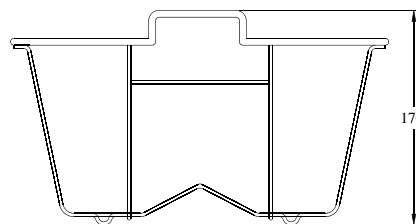

General:

Ideal for rinsing food or drying dishes. All rinsing basket Are Custom Designed to fit Anupam Sinks And are formed from Stainless steel with a bright polished finish ,

BASKET DIMENSIONS.

MODEL Code	Overall Size		
	L	W	D
AWB-1003S	315	435	170
	12.4"	17"	7"

SUITABLE FOR BOWL SIZES

Dimension in mm.		Dimension in inches	
L	W	L	W
355	455	14"	16"
380	455	15"	18"
405	510	16"	20"
400	550	16"	22"

Top View

Front View